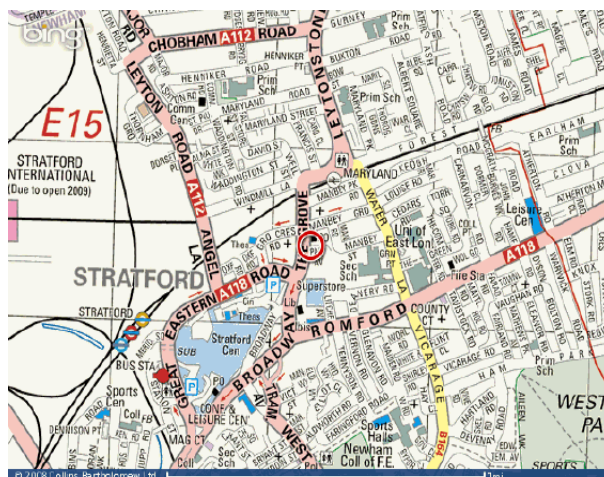

LOTTERY FUNDED